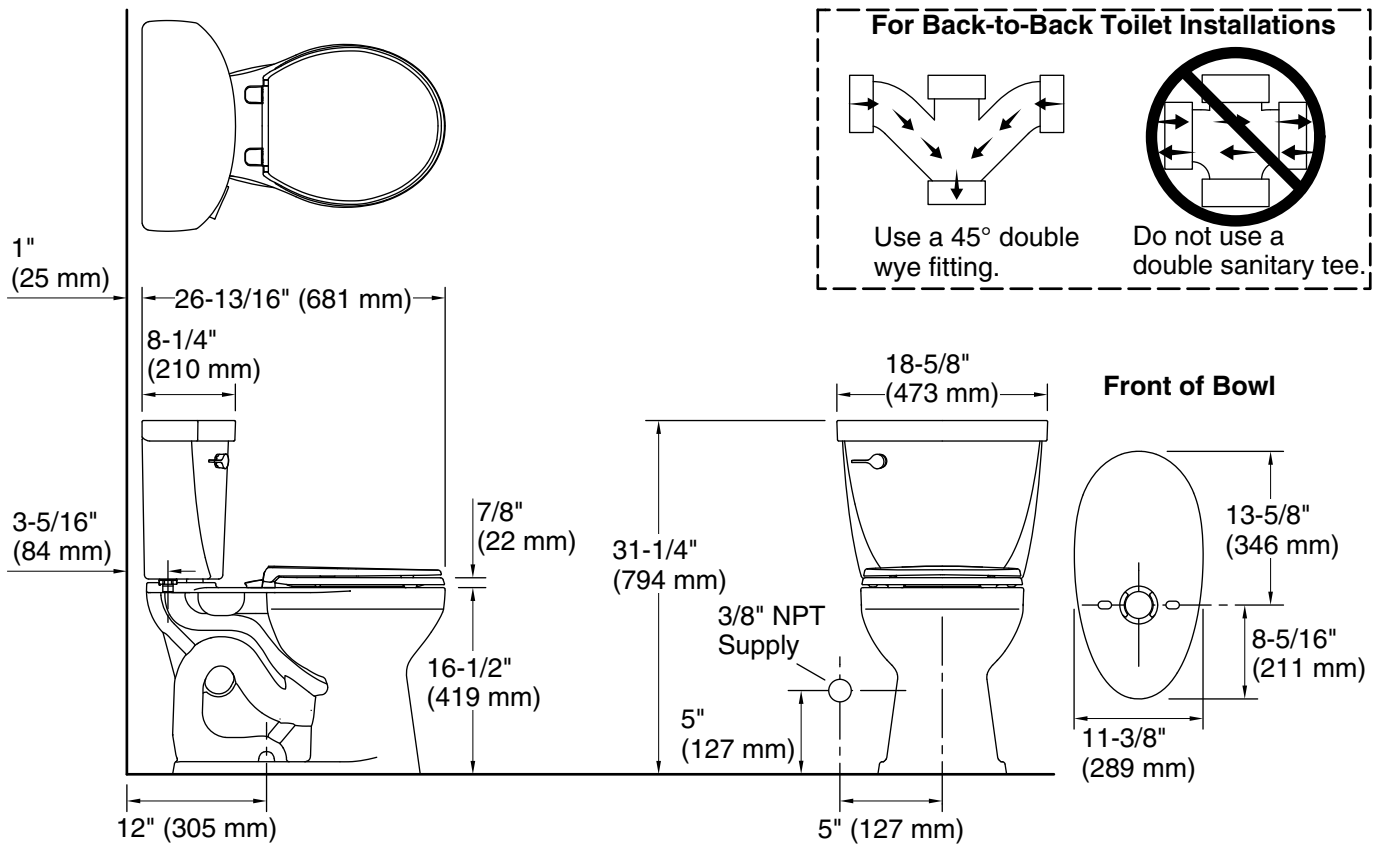

Cimarron™

Two-piece round-front toilet, 1.6 gpf
K-31640

Features

- Two-piece design
- Round-front bowl offers an ideal solution for smaller bathrooms and powder rooms
- Comfort Height™ feature offers chair-height seating that makes sitting down and standing up easier for most adults
- 1.6 gpf (6.0 lpf)
- Left-hand Polished Chrome trip lever
- 2-1/8" (54 mm) fully glazed trapway
- Revolution 360™ flushing technology generates a forceful swirling motion to keep the bowl clean longer
- Sanitary guard where bowl and tank meet for ease of cleaning
- CleanCoat™ surface treatment inhibits the growth of water scale and mineral stains for improved ease of cleaning

Installation

- Standard 12" (305 mm) rough-in
- Seat and supply line sold separately

Included Components

Product consists of:

31589
31614

ADA

CSA B651

OBC

Color tiles intended for reference only.

Color	Code	Description
	0	White
	96	Biscuit
	95	Ice™ Grey
	7	Black Black™

Technical Information

All product dimensions are nominal.

Toilet type:	Floor-mount
Waste Outlet:	Floor
Bowl shape:	Round-front
Flush type:	Revolution 360, AquaPiston
Trap passageway:	2-1/8" (54 mm)
Water surface size:	8-5/8" x 7-13/16" (218 mm x 198 mm)
Rim to water surface:	6-5/8" (168 mm)
Rough-in:	12" (305 mm)

Accessibility standards may require controls to be located on the open side of the toilet.